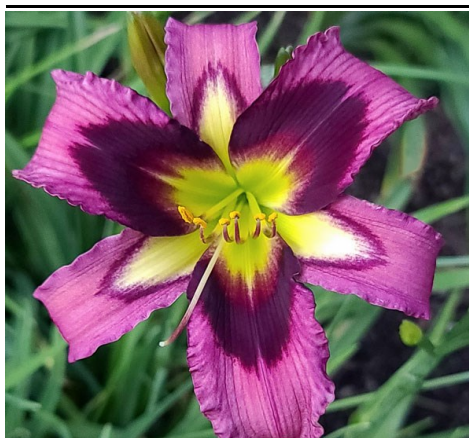

HEIGHT: 38. BLOOM: 9.0

BRANCHING: 3 WAY

BUD COUNT: 10-15

DESCRIPTION: ROSE PINK W/LT PINK
WATERMARK

FSDS CLUB PLANTS - AUGUST 2025 AUCTION

FRENCH PARASOL

\$150.00

REIMER 2021

DORMANT, DIPLOID, MID SEASON

HEIGHT: 32. BLOOM: 8.0

BRANCHING: 3 WAY

BUD COUNT: 10-15

DESCRIPTION: MEDIUM CORAL W/DEEP RED
EYEZONE

FLYING PENGUIN

\$175.00

GOSSARD 2022

SEV, DIPLOID, EARLY MID SEASON

HEIGHT: 30. BLOOM: 4.4

BRANCHING: 4 WAY

BUD COUNT: 21-25

DESCRIPTION: CRANBERRY PURPLE W/NEAR
BLACK EYEZONE

GALACTICA

\$100.00

HANSEN-D., 2022