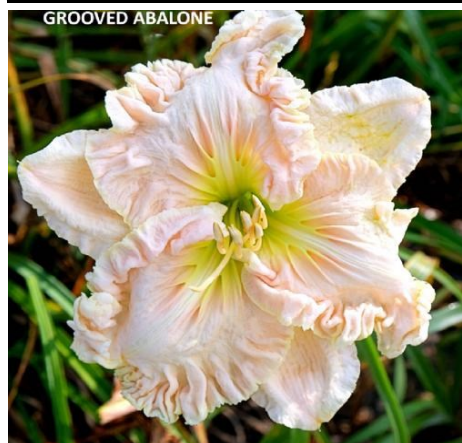

POLSTON 2021

DORMANT, TET, MID SEASON

HEIGHT: 24 BLOOM: 5.5

BRANCHING: 3 WAY

BUD COUNT: 10-15

DESCRIPTION: GOLD YELLOW W/ TOOTHY
GREEN GOLD EDGE

GROOVED ABALONE

\$120.00