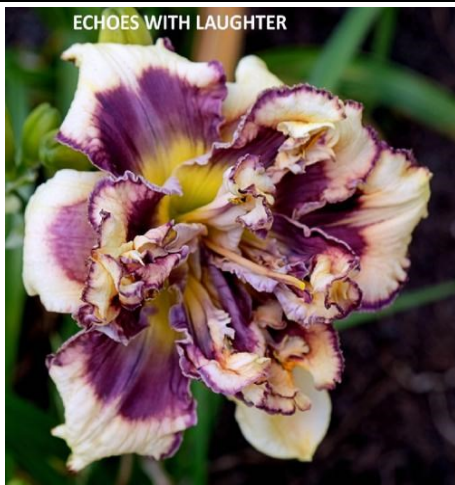

BRANCHING: 2 WAY

BUD COUNT: 12

DESCRIPTION: COPPER, THIN PATTERNED RING
AROUND EYE, YELLOW THROAT

CROWN OF BEAUTY

SOLD OUT?

POLSTON 2021

DORMANT, TET, MID SEASON

HEIGHT: 34. BLOOM: 5.5

BRANCHING: 4 WAY

BUD COUNT: 10-15

DESCRIPTION: PURPLE W/LIGHTER PURPLE
WATERMARK

FSDS CLUB PLANTS - AUGUST 2025 AUCTION

DANCING DAGGERS

\$300.00

POLSTON 2021

DORMANT, TET, MID SEASON

HEIGHT: 40. BLOOM: 6.0

BRANCHING: 5 WAY

BUD COUNT: 16-20

DESCRIPTION: PINK PETALS W/CREAM TOOTHY
EDGE

ECHOES OF LAUGHTER

\$70.00

HANSEN-D., 2022

EVERGREEN, TET, EARLY